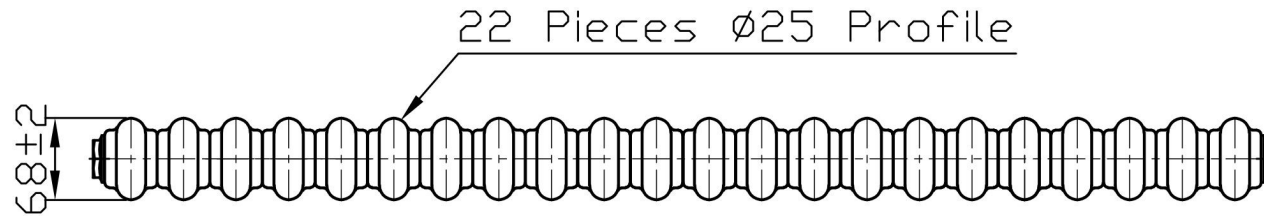

Imperia 2 Column Horizontal 450 x 1010mm. Painted

Technical Drawing

Unit: mm

Eastbrook 

Eastbrook Road, Gloucester GL4 3DB
 Technical Helpline : 01452 317890
 Mon - Fri / 8am - 5pm
 Email : technical@eastbrookco.com