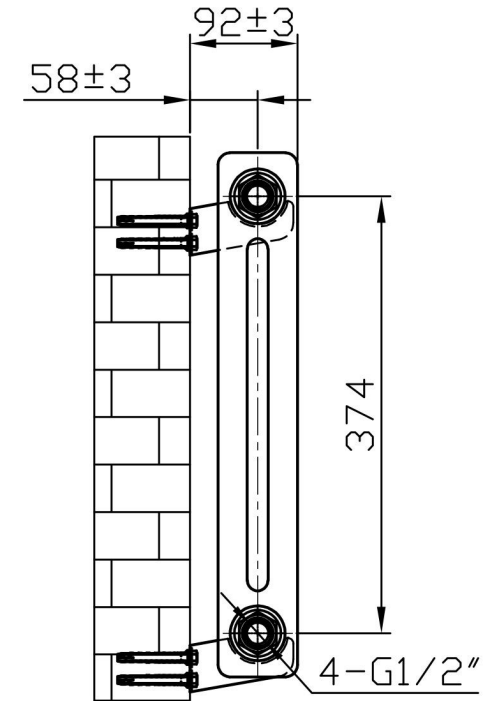

Imperia 2 Column Horizontal 450 x 1010mm. Painted

Technical Drawing

Unit: mm

Eastbrook 

Eastbrook Road, Gloucester GL4 3DB
 Technical Helpline : 01452 317890
 Mon - Fri / 8am - 5pm
 Email : technical@eastbrookco.com