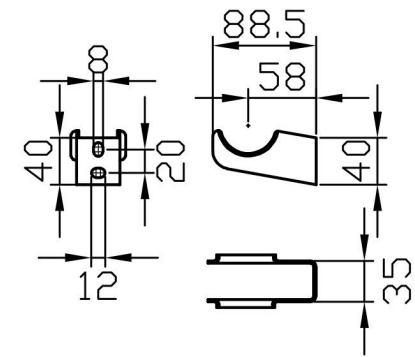

Imperia 2 Column Horizontal 450 x 1010mm. Painted

Technical Drawing

Unit: mm

Eastbrook 

Eastbrook Road, Gloucester GL4 3DB
 Technical Helpline : 01452 317890
 Mon - Fri / 8am - 5pm
 Email : technical@eastbrookco.com