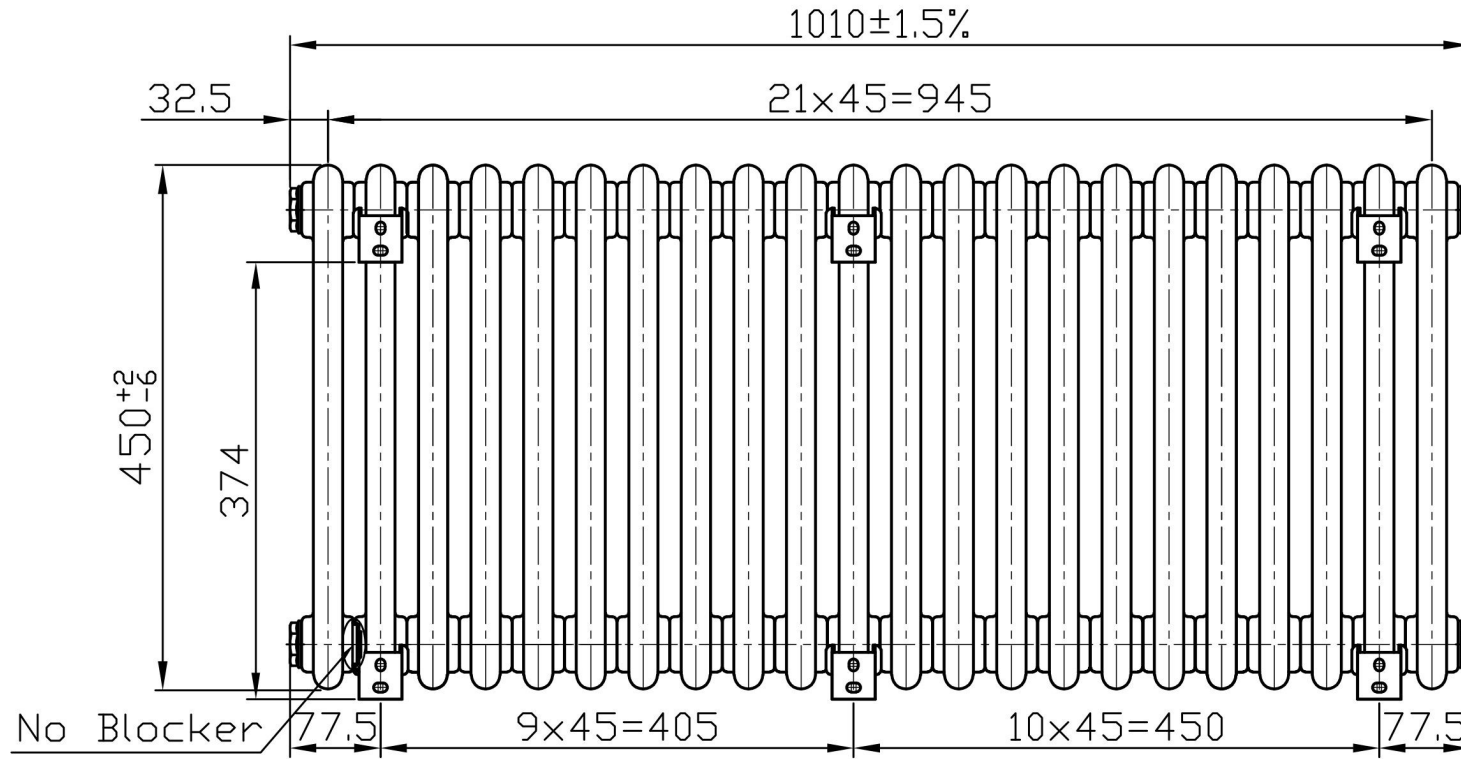

Imperia 2 Column Horizontal 450 x 1010mm. Painted

Technical Drawing

Unit: mm

Eastbrook 

Eastbrook Road, Gloucester GL4 3DB
 Technical Helpline : 01452 317890
 Mon - Fri / 8am - 5pm
 Email : technical@eastbrookco.com